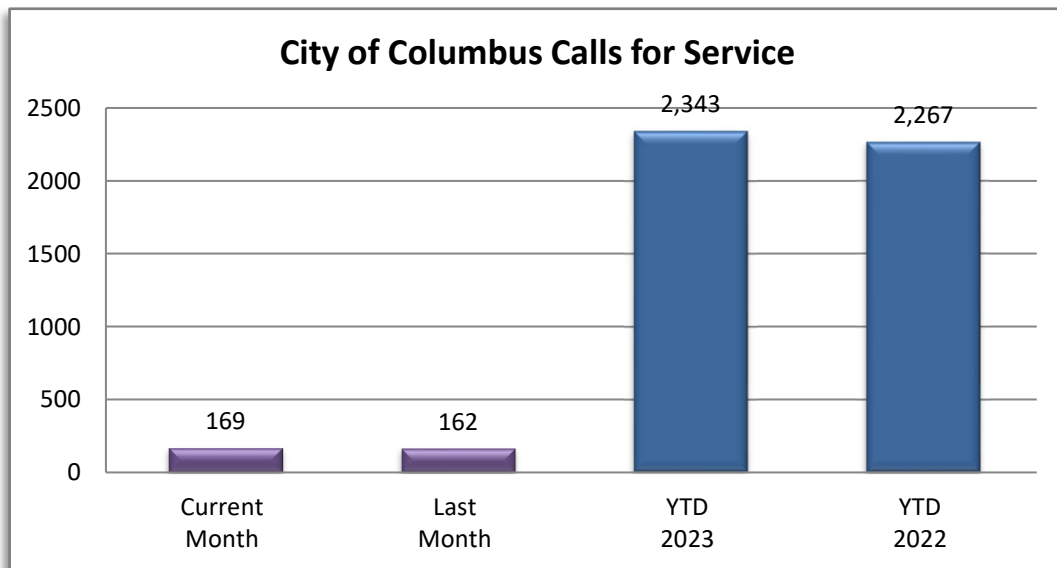

**PATROL DIVISION**

**CITY OF COLUMBUS - DECEMBER 2023**

OFFENSE	JAN	FEB	MAR	APR	MAY	JUN	JUL	AUG	SEP	OCT	NOV	DEC	YTD 2023	YTD 2022
<b>Call for Service*</b>	<b>236</b>	<b>177</b>	<b>213</b>	<b>181</b>	<b>203</b>	<b>224</b>	<b>203</b>	<b>194</b>	<b>177</b>	<b>204</b>	<b>162</b>	<b>169</b>	<b>2,343</b>	<b>2,267</b>
Burglaries	0	0	0	0	0	0	1	0	0	2	0	0	3	8
Thefts	5	6	8	5	0	0	2	5	3	3	3	2	42	61
Crim Sex Conduct	1	1	0	0	0	0	1	0	0	0	0	0	3	3
Assault	0	1	1	0	3	3	0	2	1	0	0	0	11	9
Dam to Property	0	3	0	1	0	1	0	3	2	0	1	0	11	13
Harass Comm	0	0	0	0	0	0	0	0	0	0	0	0	0	1
PI Accidents	2	1	5	4	7	2	3	3	6	2	4	5	44	49
PD Accidents	15	11	10	12	11	8	12	13	8	15	13	11	139	136
Medical	24	21	17	14	13	24	12	16	17	16	18	21	213	203
Animal Complaint	12	9	8	10	8	16	11	5	9	13	11	8	120	112
Alarms	7	10	11	7	6	7	10	7	11	7	7	10	100	152
Felony Arrests	0	4	0	0	2	4	0	1	0	1	1	1	14	18
GM Arrests	2	1	2	4	6	1	1	0	0	3	1	1	22	11
Misd Arrests	3	1	5	2	8	2	0	3	2	9	2	7	44	42
DUI Arrests	1	0	0	1	3	0	1	0	0	2	1	3	12	11
Drug Arrests	3	0	0	0	2	0	0	0	0	0	0	1	6	9
Domestic Arrests	0	1	0	0	1	2	0	2	1	0	0	0	7	9
Warrant Arrests	0	4	5	5	1	0	2	1	1	1	2	1	23	29
Traffic Stops	127	91	139	90	97	86	70	90	84	61	89	81	1,105	939
Traffic Arrests	20	9	36	28	20	26	16	11	23	17	35	12	253	283

**CITY OF COLUMBUS**

**YEAR TO DATE - DECEMBER 2018-2023**