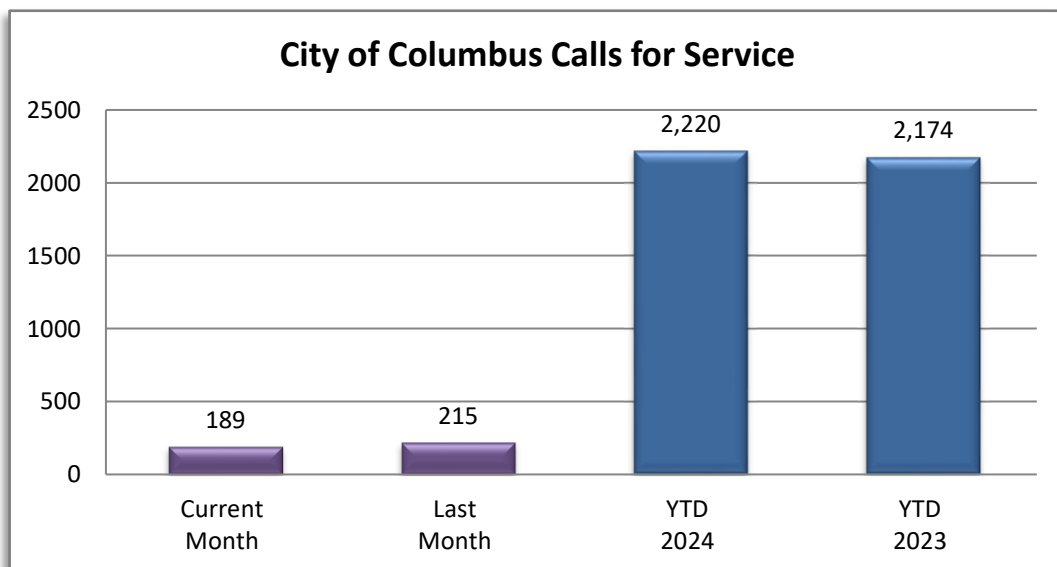

PATROL DIVISION

CITY OF COLUMBUS - NOVEMBER 2024

OFFENSE	JAN	FEB	MAR	APR	MAY	JUN	JUL	AUG	SEP	OCT	NOV	DEC	YTD 2024	YTD 2023
Call for Service*	148	184	185	184	198	171	248	249	249	215	189		2,220	2,174
Burglaries	0	0	0	0	0	0	0	1	1	0	0		2	3
Thefts	4	3	2	3	3	3	3	8	2	0	3		34	40
Crim Sex Conduct	0	0	0	0	0	0	1	0	0	0	0		1	3
Assault	1	1	2	0	1	1	2	1	2	1	1		13	11
Dam to Property	2	1	1	0	2	0	2	1	2	2	0		13	11
Harass Comm	0	0	0	0	0	0	0	0	0	0	0		0	0
PI Accidents	5	3	3	3	4	5	6	3	5	3	3		43	39
PD Accidents	6	16	10	4	12	10	17	11	11	10	16		123	128
Medical	26	24	19	16	18	15	20	22	24	25	25		234	192
Animal Complaint	4	15	10	9	13	9	12	13	9	10	16		120	112
Alarms	6	7	4	14	14	14	13	13	8	9	8		110	90
Felony Arrests	0	2	1	0	3	0	5	3	1	1	2		18	13
GM Arrests	0	3	2	2	0	0	5	3	3	2	2		22	21
Misd Arrests	3	5	3	3	1	3	11	7	2	1	5		44	37
DUI Arrests	2	3	1	1	0	0	3	2	2	1	3		18	9
Drug Arrests	0	1	0	0	1	0	2	1	1	1	0		7	6
Domestic Arrests	1	1	1	0	0	1	1	0	2	0	0		7	7
Warrant Arrests	1	3	2	1	2	3	3	3	4	2	1		25	22
Traffic Stops	71	70	90	80	76	90	81	77	96	134	97		962	1024
Traffic Arrests	21	8	8	13	18	21	13	15	20	21	9		167	241

CITY OF COLUMBUS

YEAR TO DATE - NOVEMBER 2019-2024