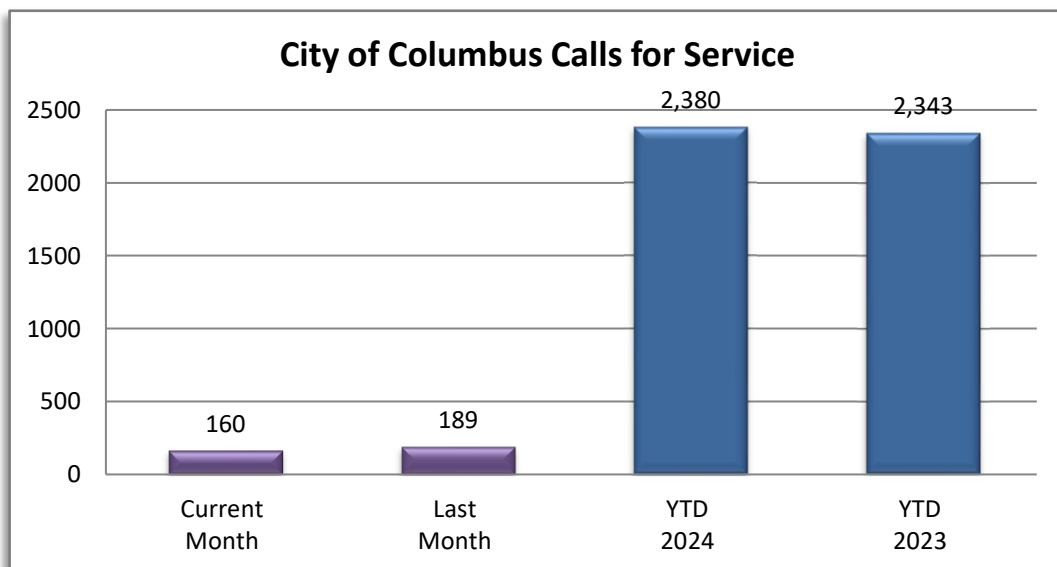

PATROL DIVISION

CITY OF COLUMBUS - DECEMBER 2024

OFFENSE	JAN	FEB	MAR	APR	MAY	JUN	JUL	AUG	SEP	OCT	NOV	DEC	YTD 2024	YTD 2023
Call for Service*	148	184	185	184	198	171	248	249	249	215	189	160	2,380	2,343
Burglaries	0	0	0	0	0	0	0	1	1	0	0	0	2	3
Thefts	4	3	2	3	3	3	3	8	2	0	3	3	37	42
Crim Sex Conduct	0	0	0	0	0	0	1	0	0	0	0	0	1	3
Assault	1	1	2	0	1	1	2	1	2	1	1	1	14	11
Dam to Property	2	1	1	0	2	0	2	1	2	2	0	2	15	11
Harass Comm	0	0	0	0	0	0	0	0	0	0	0	0	0	0
PI Accidents	5	3	3	3	4	5	6	3	5	3	3	1	44	44
PD Accidents	6	16	10	4	12	10	17	11	11	10	16	11	134	139
Medical	26	24	19	16	18	15	20	22	24	25	25	21	255	213
Animal Complaint	4	15	10	9	13	9	12	13	9	10	16	13	133	120
Alarms	6	7	4	14	14	14	13	13	8	9	8	13	123	100
Felony Arrests	0	2	1	0	3	0	5	3	1	1	2	0	18	14
GM Arrests	0	3	2	2	0	0	5	3	3	2	2	1	23	22
Misd Arrests	3	5	3	3	1	3	11	7	2	1	5	0	44	44
DUI Arrests	2	3	1	1	0	0	3	2	2	1	3	1	19	12
Drug Arrests	0	1	0	0	1	0	2	1	1	1	0	0	7	6
Domestic Arrests	1	1	1	0	0	1	1	0	2	0	0	0	7	7
Warrant Arrests	1	3	2	1	2	3	3	3	4	2	1	1	26	23
Traffic Stops	71	70	90	80	76	90	81	77	96	134	97	81	1,043	1105
Traffic Arrests	21	8	8	13	18	21	13	15	20	21	9	12	179	253

CITY OF COLUMBUS

YEAR TO DATE - DECEMBER 2019-2024