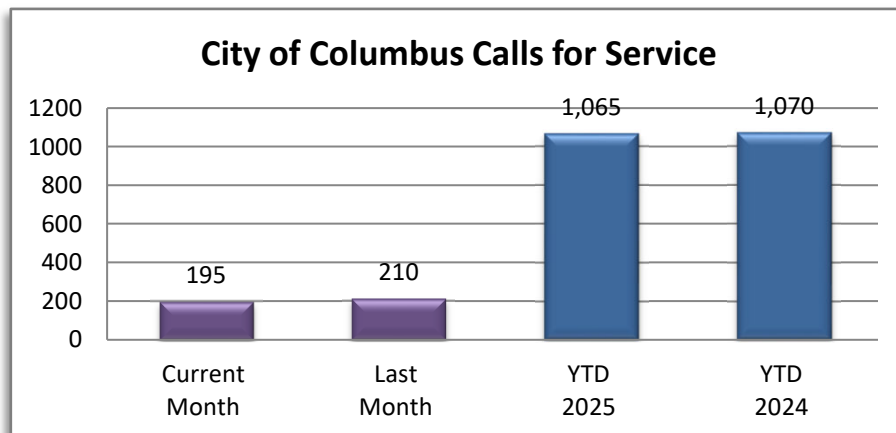

PATROL DIVISION

CITY OF COLUMBUS - JUNE 2025

OFFENSE	JAN	FEB	MAR	APR	MAY	JUN	JUL	AUG	SEP	OCT	NOV	DEC	YTD 2025	YTD 2024
Call for Service*	155	146	189	170	210	195							1,065	1,070
Burglaries	0	2	0	0	0	0							2	0
Thefts	2	1	2	3	2	2							12	18
Crim Sex Conduct	0	0	0	1	0	0							1	0
Assault	1	1	1	0	0	2							5	6
Dam to Property	0	3	1	1	1	2							8	6
Harass Comm	0	0	0	0	0	0							0	0
PI Accidents	2	0	0	4	4	2							12	23
PD Accidents	14	9	11	9	7	14							64	58
Medical	13	12	26	28	21	23							123	118
Animal Complaint	9	5	12	11	11	8							56	60
Alarms	10	12	5	6	10	6							49	59
Felony Arrests	1	1	0	1	0	3							6	6
GM Arrests	3	0	0	3	5	5							16	7
Misd Arrests	4	0	2	1	2	1							10	18
DUI Arrests	1	0	1	2	4	2							10	7
Drug Arrests	1	0	0	1	0	0							2	2
Domestic Arrests	0	0	0	0	0	0							0	4
Warrant Arrests	1	2	0	0	2	3							8	12
Traffic Stops	82	57	105	99	116	73							532	477
Traffic Arrests	9	6	21	4	11	12							63	89

CITY OF COLUMBUS

YEAR TO DATE - JUNE 2020-2025