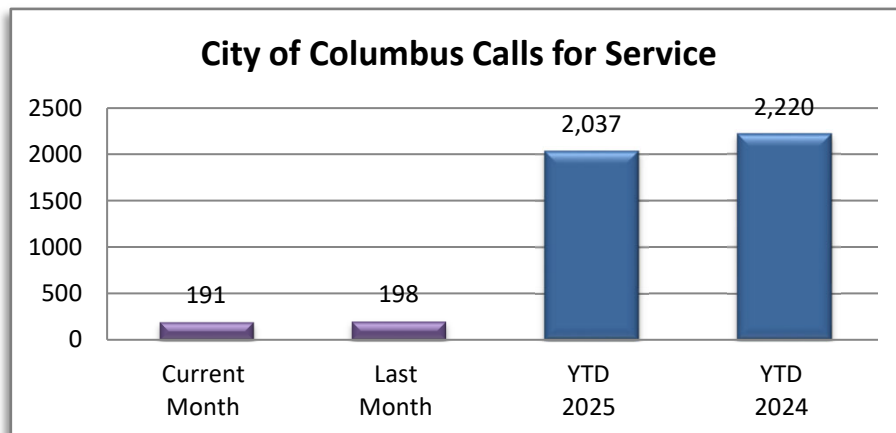

PATROL DIVISION

CITY OF COLUMBUS - NOVEMBER 2025

OFFENSE	JAN	FEB	MAR	APR	MAY	JUN	JUL	AUG	SEP	OCT	NOV	DEC	YTD 2025	YTD 2024
Call for Service*	155	146	189	170	210	195	192	202	189	198	191		2,037	2,220
Burglaries	0	2	0	0	0	0	1	0	0	0	0		3	2
Thefts	2	1	2	3	2	2	2	4	3	4	3		28	34
Crim Sex Conduct	0	0	0	1	0	0	0	0	0	0	0		1	1
Assault	1	1	1	0	0	2	0	0	1	1	0		7	13
Dam to Property	0	3	1	1	1	2	3	1	1	4	3		20	13
Harass Comm	0	0	0	0	0	0	0	0	0	0	0		0	0
PI Accidents	2	0	0	4	4	2	0	4	4	1	5		26	43
PD Accidents	14	9	11	9	7	14	11	11	12	17	18		133	123
Medical	13	12	26	28	21	23	23	29	12	14	28		229	234
Animal Complaint	9	5	12	11	11	8	4	4	12	20	13		109	120
Alarms	10	12	5	6	10	6	11	9	5	8	9		91	110
Felony Arrests	1	1	0	1	0	3	0	0	1	0	0		7	18
GM Arrests	3	0	0	3	5	5	2	1	2	0	0		21	22
Misd Arrests	4	0	2	1	2	1	1	0	4	2	0		17	44
DUI Arrests	1	0	1	2	4	2	1	0	1	0	0		11	18
Drug Arrests	1	0	0	1	0	0	0	0	0	0	0		2	7
Domestic Arrests	0	0	0	0	0	0	0	0	0	0	0		0	7
Warrant Arrests	1	2	0	0	2	3	1	1	2	3	0		15	25
Traffic Stops	82	57	105	99	116	73	82	76	71	90	73		924	962
Traffic Arrests	9	6	21	4	11	12	23	7	13	16	8		130	167

CITY OF COLUMBUS

YEAR TO DATE - NOVEMBER 2020-2025